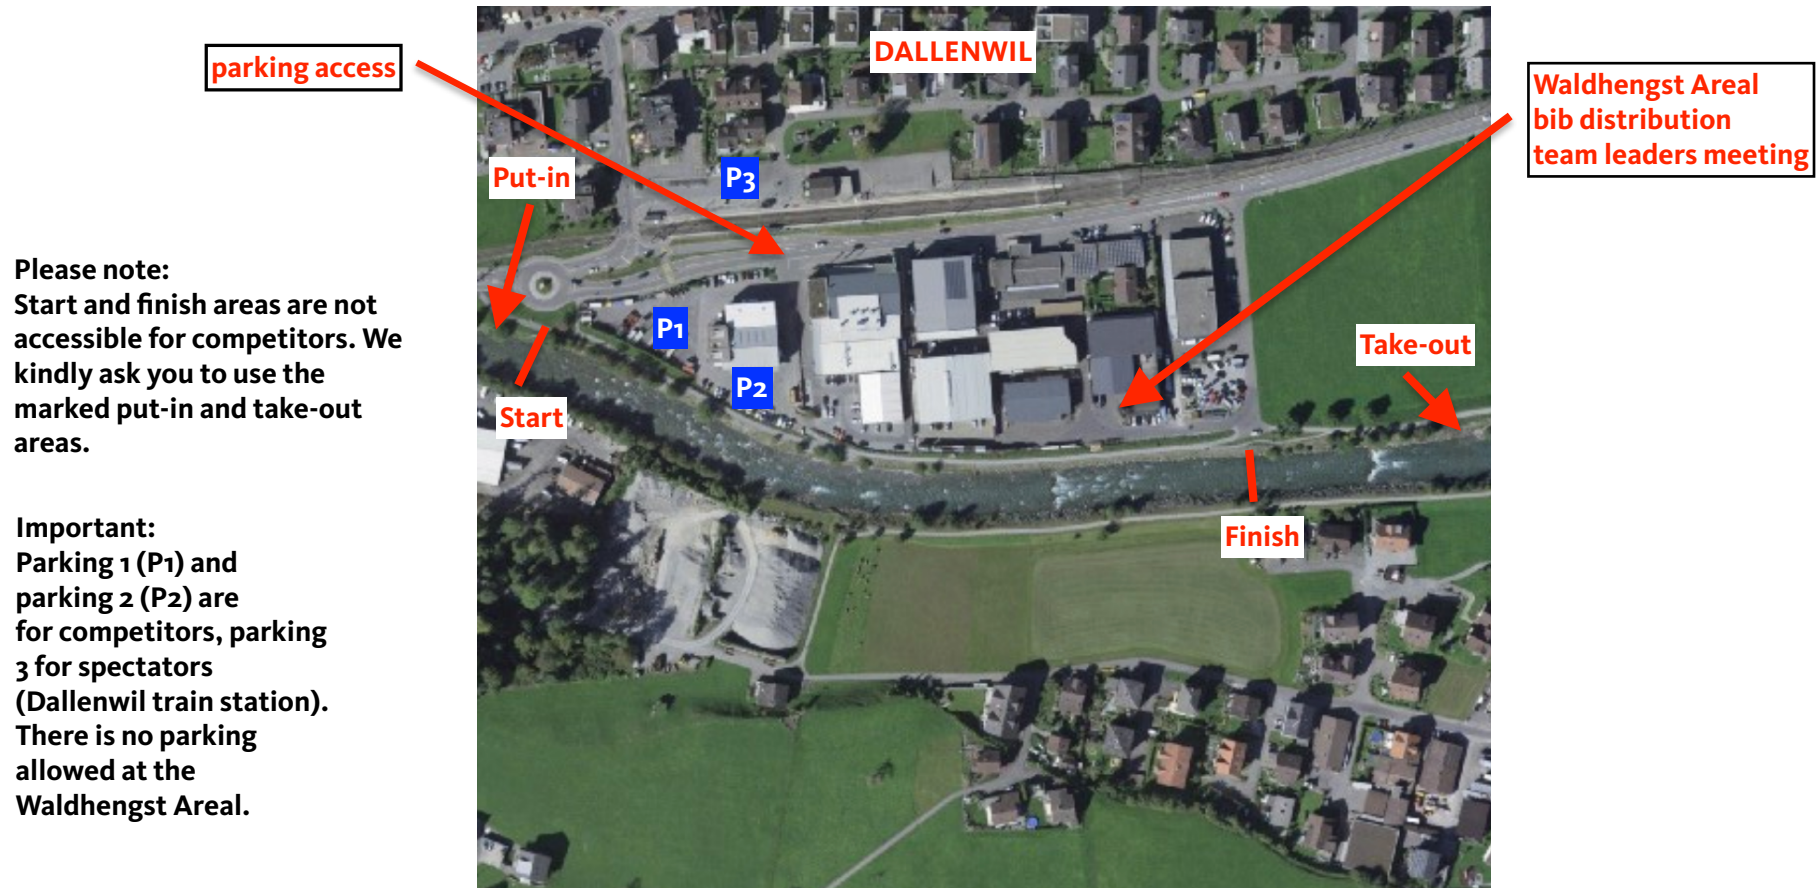

parking access

Parking: <https://goo.gl/maps/zRVihYehyKwkjRQi8>

Classic course – finish area

Important:
Parking access
for competitors
only. Parking
cards available at
the race office.

Parking: <https://goo.gl/maps/8i4Bd4LZLqiWcGYu7>

Sprint course – overview

Please note:
Start and finish areas are not accessible for competitors. We kindly ask you to use the marked put-in and take-out areas.

Important:
Parking 1 (P1) and parking 2 (P2) are for competitors, parking 3 for spectators (Dallenwil train station). There is no parking allowed at the Waldhengst Areal.

Parking 1+2: <https://goo.gl/maps/oNUsnzY51ZmLr1Jn8>