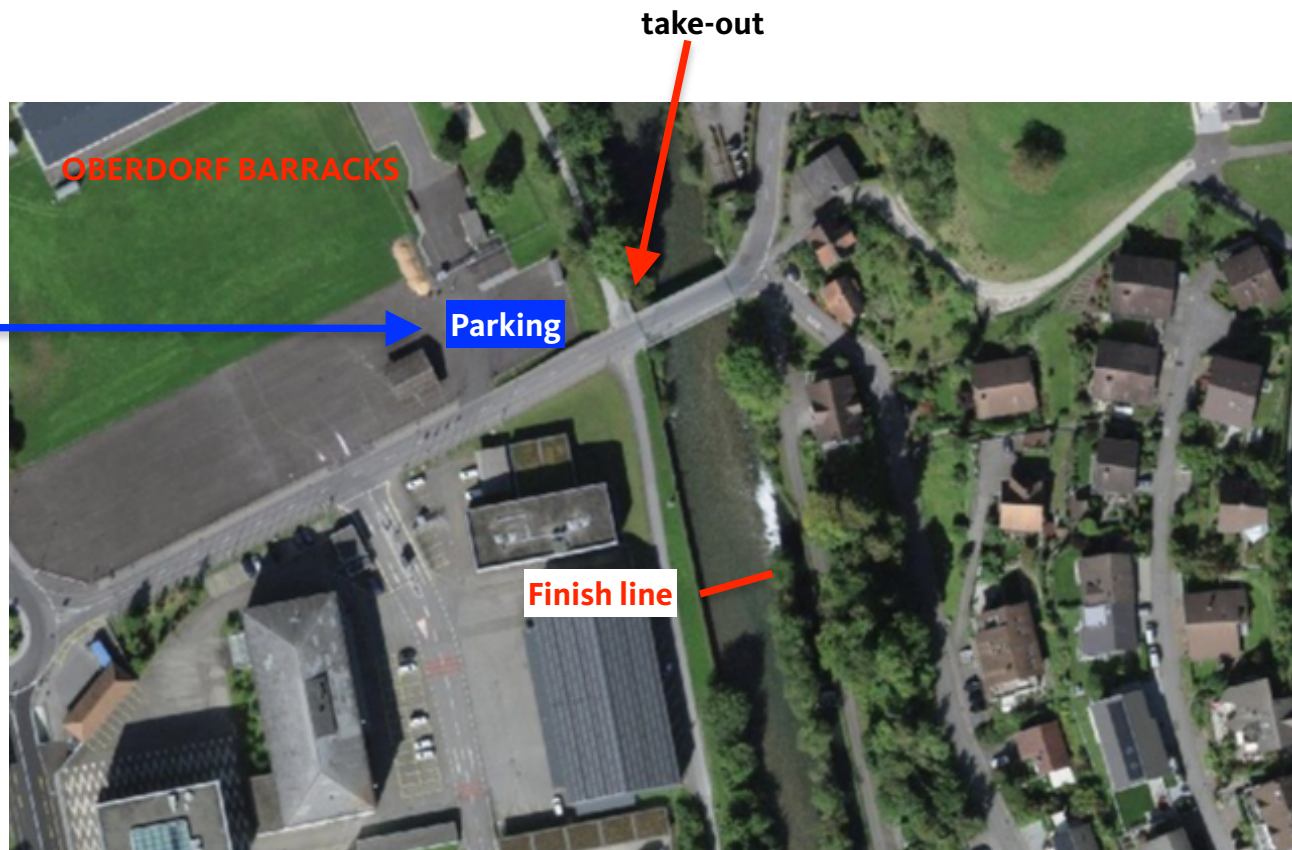

Race course – overview

address MZA
Steini 1
6383 Dallenwil
<https://goo.gl/maps/1KVQZSi6TKftU8Uu9>

Classic course – start area

Important:
Please note that the competitors parking has changed. The parking from previous years is no longer accessible during competition days!

parking access

Parking: <https://goo.gl/maps/zRVihYehyKwkjRQi8>

Classic course – finish area

Important:
Parking access
for competitors
only. Parking
cards available at
the race office.

Parking: <https://goo.gl/maps/8i4Bd4LZLqiWcGYu7>

Sprint course – overview

Please note:
Start and finish areas are not accessible for competitors. We kindly ask you to use the marked put-in and take-out areas.

Important:
Parking 1 (P1) and parking 2 (P2) are for competitors, parking 3 for spectators (Dallenwil train station). There is no parking allowed at the Waldhengst Areal.

Parking 1+2: <https://goo.gl/maps/oNUsnzY51ZmLr1Jn8>