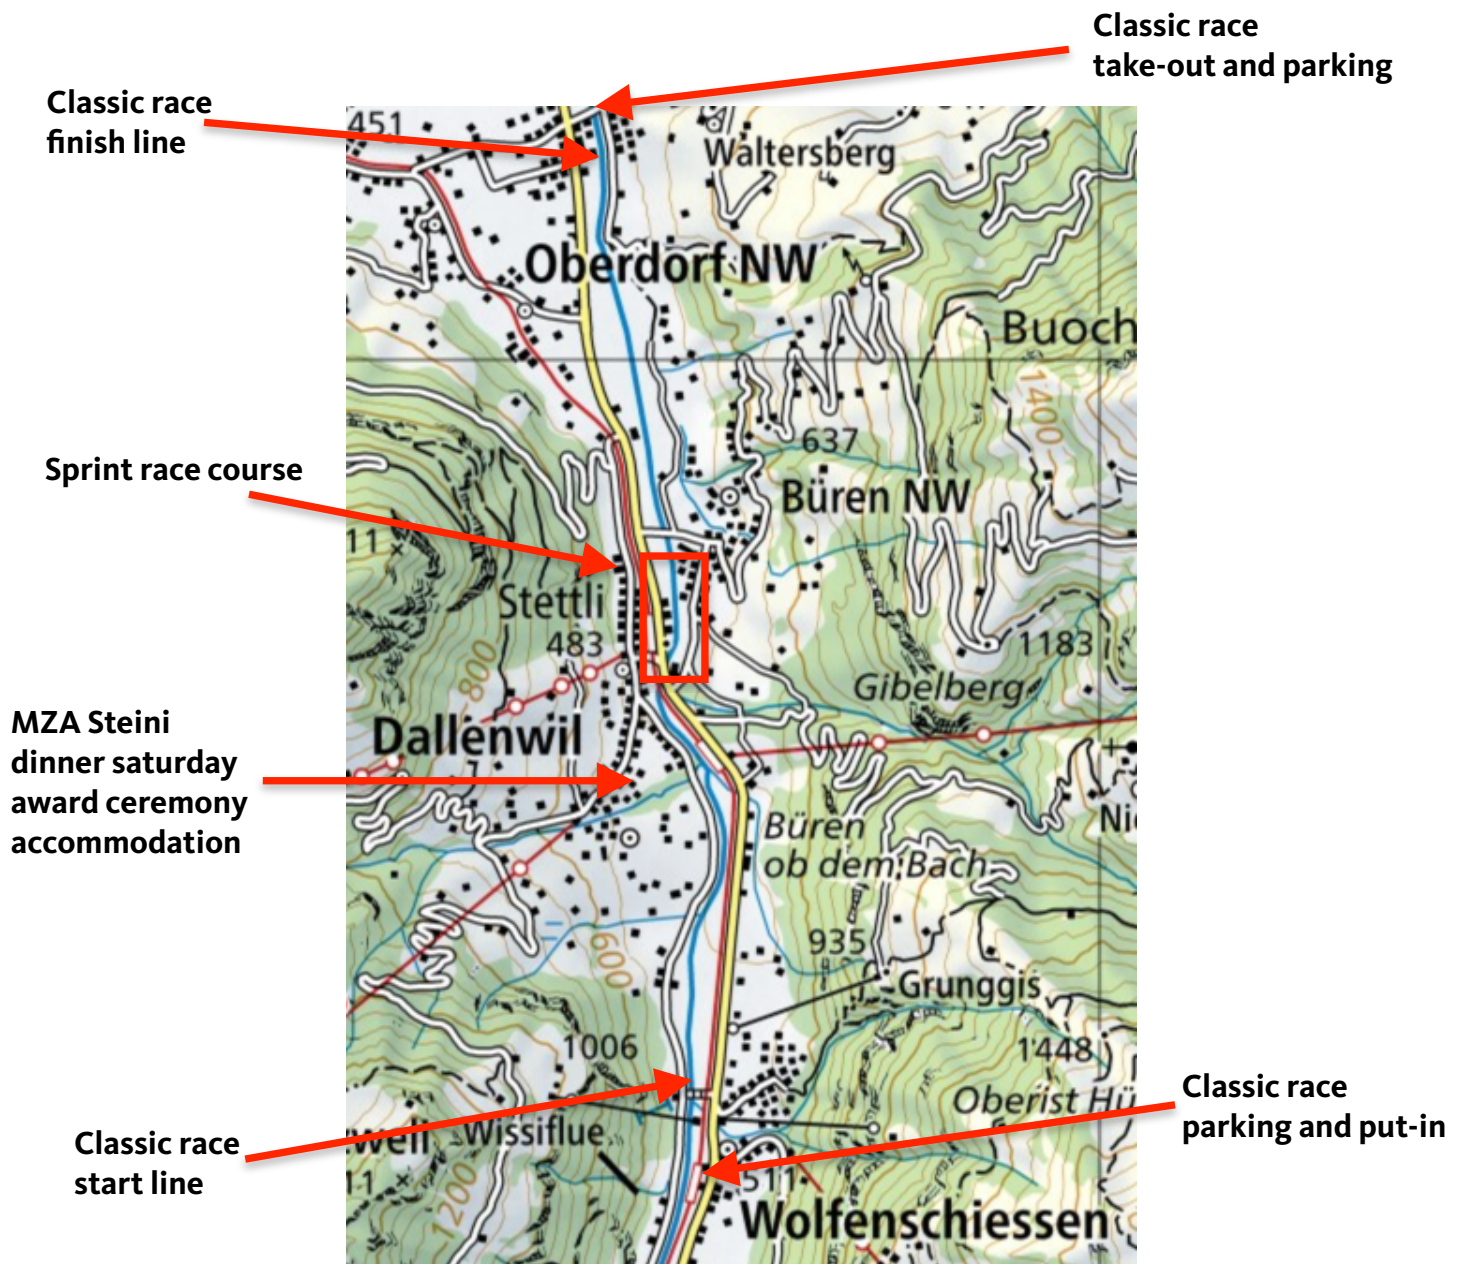

Race course – overview

address MZA
Steini 1
6383 Dallenwil
<https://goo.gl/maps/1KVQZSi6TKftU8Uu9>

Classic course – start area

Important:
Please note that the competitors parking has changed. The parking from previous years is no longer accessible during competition days!

parking access

Parking: <https://goo.gl/maps/zRVihYehyKwkjRQi8>

Classic course – finish area

Important:
Parking access
for competitors
only. Parking
cards available at
the race office.

Parking: <https://goo.gl/maps/8i4Bd4LZLqiWcGYu7>

Sprint course – overview

Please note:
Start and finish areas are not accessible for competitors. We kindly ask you to use the marked put-in and take-out areas.

Important:
Parking 1 (P1) and parking 2 (P2) are for competitors, parking 3 for spectators (Dallenwil train station). There is no parking allowed at the Waldhengst Areal.

Parking 1+2: <https://goo.gl/maps/oNUsnzY51ZmLr1Jn8>