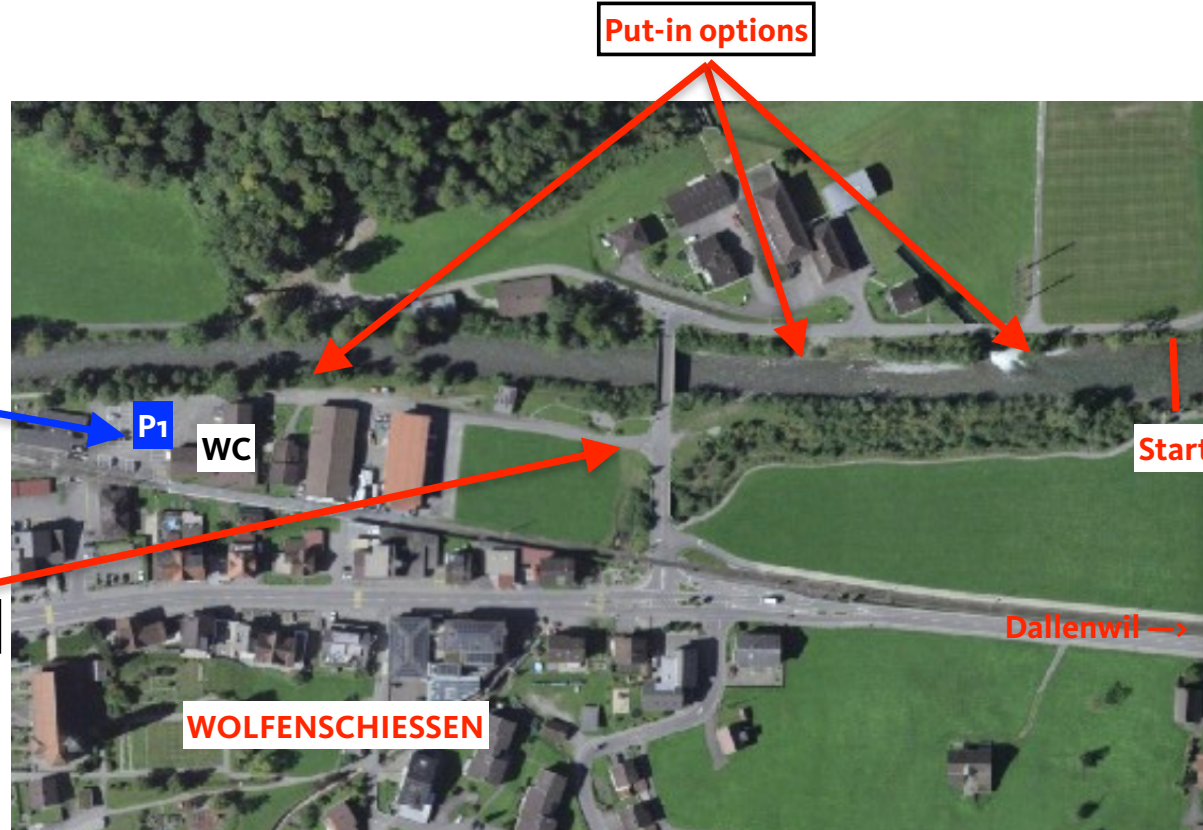

Race course – overview

address MZA
Steini 1
6383 Dallenwil
<https://goo.gl/maps/1KVQZSi6TKftU8Uu9>

Classic course – start area

Important:
Please note that the competitors parking has changed. The parking from previous years is no longer accessible during competition days!

parking access

Parking: <https://goo.gl/maps/zRVihYehyKwkjRQi8>

Classic course – finish area

Important:
Parking access
for competitors
only. Parking
cards available at
the race office.

Parking: <https://goo.gl/maps/8i4Bd4LZLqiWcGYu7>

Sprint course – overview

Please note:
Start and finish areas are not accessible for competitors. We kindly ask you to use the marked put-in and take-out areas.

Important:
Parking 1 (P1) and parking 2 (P2) are for competitors, parking 3 for spectators (Dallenwil train station). There is no parking allowed at the Waldhengst Areal.

Parking 1+2: <https://goo.gl/maps/oNUsnzY51ZmLr1Jn8>